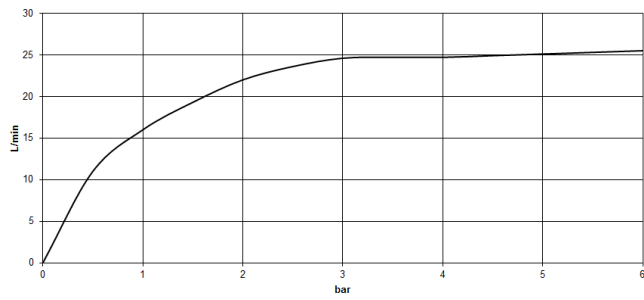

CL.1 Bath spout without diverter for deck mounting - Champagne (22kt Gold)

CL.1

13 612 705

- 200mm projection
- rectangular spray pattern with 55 individual jets
- height of mixer 125 mm
- height up to aerator 108 mm
- hole diameter 35 mm
- 1/2" connection
- max. flow 24.6 l/min at 3 bar flow pressure

mm [inches]

Flow rate chart

13 612 705

Parts for other finishes can be found here: [Chrome](#)

Spare parts list

No.	Item Number	Name	Quantity used	Delivery time
1	90 11 70 007 00-47	spout	1	30
2	09 31 11 099 90	pin	1	2
3	09 14 10 009 90	seal	1	2
4	09 30 01 117 90	connection	1	2
5	09 23 01 057 90	flow reducer	1	2
6	09 18 40 090 90	sleeve	1	2
7	04 23 10 004 03 90	fixing set	1	2