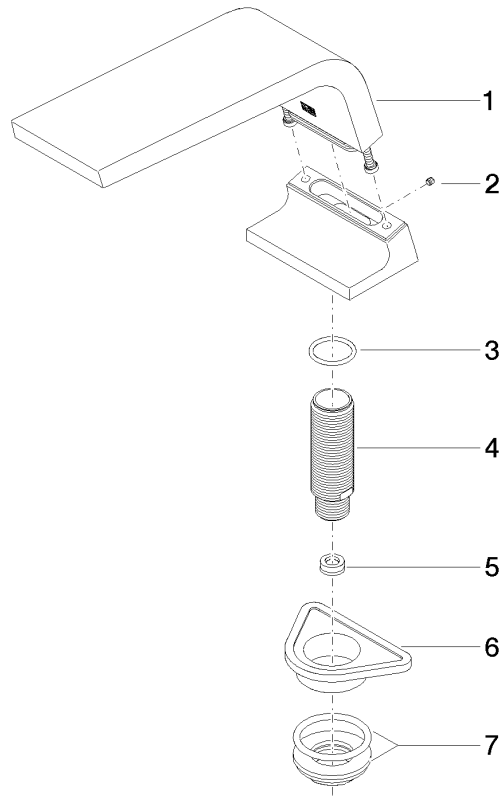

CL.1 Bath spout without diverter for deck mounting - Champagne (22kt Gold)

CL.1

13 612 705

- 200mm projection
- rectangular spray pattern with 55 individual jets
- height of mixer 125 mm
- height up to aerator 108 mm
- hole diameter 35 mm
- 1/2" connection
- max. flow 24.6 l/min at 3 bar flow pressure

mm [inches]

Flow rate chart

13 612 705

Parts for other finishes can be found here: [Chrome](#)

Spare parts list

No.	Item Number	Name	Quantity used	Delivery time
1	90 11 70 007 00-47	spout	1	30
2	09 31 11 099 90	pin	1	2
3	09 14 10 009 90	seal	1	2
4	09 30 01 117 90	connection	1	2
5	09 23 01 057 90	flow reducer	1	2
6	09 18 40 090 90	sleeve	1	2
7	04 23 10 004 03 90	fixing set	1	2