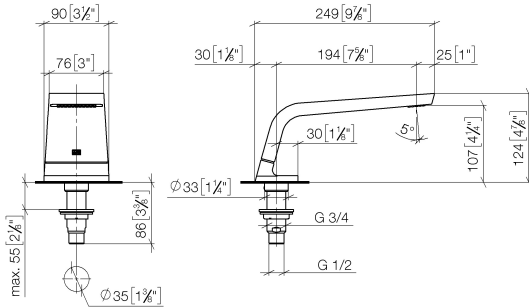

CL.1 Bath spout without diverter for deck mounting - Champagne (22kt Gold)

CL.1

13 612 705

- 200mm projection
- rectangular spray pattern with 55 individual jets
- height of mixer 125 mm
- height up to aerator 108 mm
- hole diameter 35 mm
- 1/2" connection
- max. flow 24.6 l/min at 3 bar flow pressure

mm [inches]

Flow rate chart

13 612 705

Parts for other finishes can be found here: [Chrome](#)

Spare parts list

No.	Item Number	Name	Quantity used	Delivery time
1	90 11 70 007 00-47	spout	1	30
2	09 31 11 099 90	pin	1	2
3	09 14 10 009 90	seal	1	2
4	09 30 01 117 90	connection	1	2
5	09 23 01 057 90	flow reducer	1	2
6	09 18 40 090 90	sleeve	1	2
7	04 23 10 004 03 90	fixing set	1	2